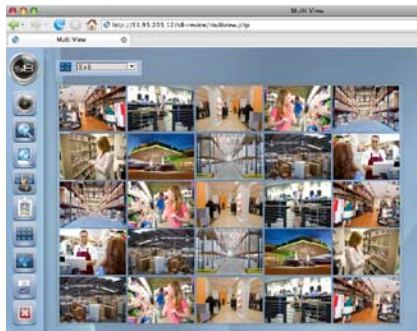

NVR Management

Manage Thousands of NVRs and
Cameras from a Single Interface
Group Cameras and NVRs
Simple NVR Registration
First User Account Free
Additional Users $99/Year

Remote User Management

Unlimited Users
Unlimited Customized Roles
Realtime Online Registration
Thousands of Simultaneous Users

Peer to Peer Media Transport

Carrier Grade Peer to Peer Platform
99.9% Guaranteed Uptime
100% Remote Video Access through
NATs, Firewalls, and Proxies
95% Peer to Peer UDP / 5% Relay
IETF Standards Based
Scale to Millions of Simultaneous Streams
Video and Full Duplex Audio VOIP

Features

Two Way Audio Communications
View Live & Recorded Video
High/Low Resolution Video On Demand
Custom Camera Group Views
Drag & Drop View Management
1 Click Video Service Upload
Full, Single, Multi Screen Views
Multiple NVR Support
Automatic Live Video Tours
Motion Detection
Email and SMS Alerts
Live Audio & Video Alerts
Zoom, Pan, Tilt Control
Full Duplex Audio
Audio, Video & Image Record
Custom Video Search & Display
Drag and Drop Scheduling
Image & Video Flagging
Image & Video Comments
Unlimited Users
Unlimited Custom Roles
Interface Skins

Browsers & Devices

Web Browsers (Apple & Windows)
Internet Explorer (6.0+)
Firefox (2.0+)
Safari (3.0+)
Devices
iPhone, gPhone, WAP Cell Phone

Security

Customizable Users and Passwords
Customizable Roles
Detailed Logging

Output

H.264, MPEG4
320x240, 720x480
JPEG 1600x1200
Full Duplex Audio
Audio (G.711)

Protocols

SIP 2.0, STUN, TURN, ICE, SDP, DHCP,
IPv4/6, HTTP, HTTPS, SSL, SMTP, DNS,
RTSP, RTP, UDP, RTCP, SCP