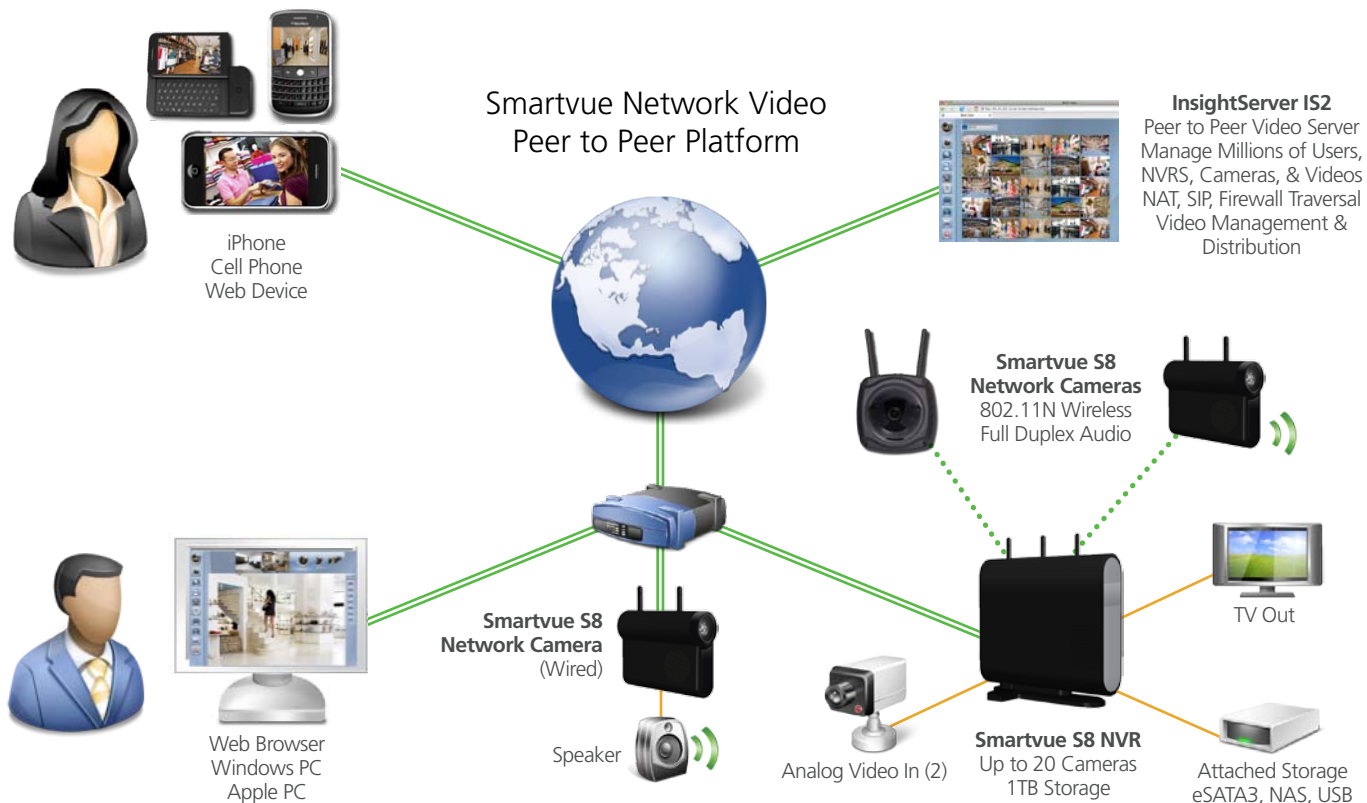

Simply Revolutionary. Only Smartvue S8 delivers professional network video in an affordable and integrated plug and play solution - elegantly managed from a single web site. **Smartvue makes advanced network video technologies elegantly simple and rapidly scalable.**

The Smartvue S8 solution includes **S8 Network Cameras** (indoor and outdoor) which provide high quality video and audio using advanced 802.11N wireless, mega pixel sensors, and advanced compression, **S8 Network Video Recorders** which handle recording, storage, transcoding, and playback, and **InsightServer2**, a carrier grade peer to peer server that manages remote access and two way audio communications to manage thousands of users, cameras, and network video recorders from a single interface.

Integrated Display

LCD on Front
 IP Address, Status, Motion Detection

Input

IP Video (20 Simultaneous Streams)
 H.264, MPEG4, MJPEG
 JPEG Still Images
 Analog Audio/Video (2)
 Analytics Metadata (Optional)

Wireless Security

Wireless WPA2 AES
 Hidden SSID

Integrated Software

Linux OS
 Video Streaming Server
 Key Features
 20 Camera Full, Single, Multi Screen
 Automatic Live Video & Image Tours
 Motion Detection Day/Night Settings
 Email and SMS Alerts
 Live Audio & Video Alerts
 Zoom, Pan, Tilt Control
 Full Duplex Audio
 Audio, Video & Image Record
 Custom Video Search & Display
 Searchable Flags & Comments
 1-Click Video Clip Service Uploads
 Easy Remote Access Registration
 Unlimited Customized Users
 Unlimited Customized Roles
 Guarding Video Tours (Patrols)
 Interface Skins
 Automatic Firmware Updates
 Automated Backup
 Drag and Drop Scheduling